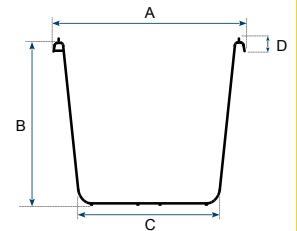

GRILINE-O 12 L bucket, hook handle, C-Scale

Basic data:

Content:	12 L
Weight:	498 Gram
Dimensions tolerance:	± 5 %
Volume / weight tolerance:	± 5 %

Dimensions:

Itemcode	EAN	Color	Material	Diameter Top (A)	Height (B)	Diameter Bottom (C)	Height brim including handle (D)	Pallet Quantity
EMM00120-0401	8713331002910	Black	LDPE	31,3 cm	24 cm	24,5 cm	25 mm	900 Pieces
EMM00120-1101	8713331003900	Grey	MDPE+HDPE	31,3 cm	24 cm	24,5 cm	25 mm	600 Pieces

Pallet configuration (800x1200mm)

Pallet quantity:	900 pcs.
Layers per pallet:	1
Stacks per layer:	11
Total per stack:	75
Stacks on top:	3 x 25
Pallet height:	180 cm

Pallet configuration (800x1200mm)

Pallet quantity:	600 pcs.
Layers per pallet:	1
Stacks per layer:	11
Total per stack:	50
Stacks on top:	2 x 25
Pallet height:	160 cm